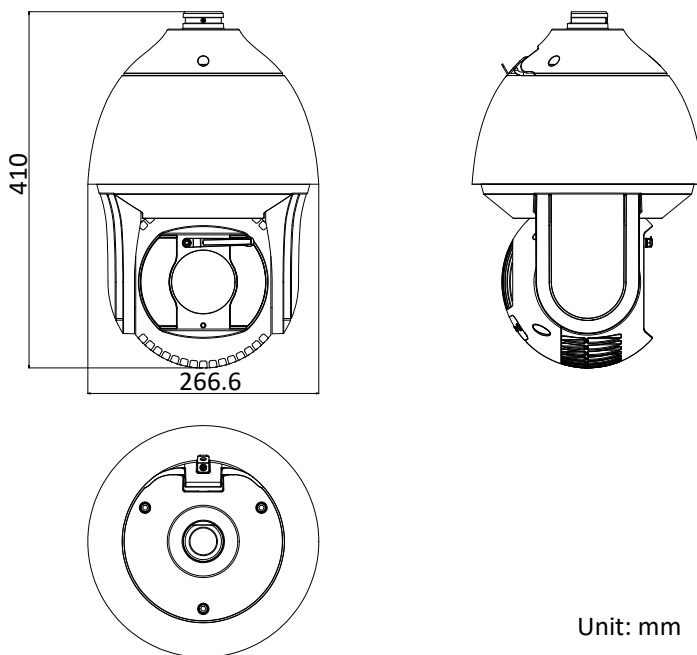

DORI

The DORI (detect, observe, recognize, identify) distance gives the general idea of the camera ability to distinguish persons or objects within its field of view.

It is calculated based on the camera sensor specification and the criteria given by EN 62676-4: 2015.

DORI	Detect	Observe	Recognize	Identify
Definition	25 px/m	63 px/m	125 px/m	250 px/m
Distance (Tele)	2786.2 m (9141.1 ft)	1105.6 m (3627.4 ft)	557.2 m (1828.2 ft)	278.6 m (914.1 ft)

Order Model

DS-2DF8436IX-AEL (C), without wiper, 24 VAC & Hi-PoE

DS-2DF8436IX-AELW (C), with wiper, 24 VAC & Hi-PoE

Dimensions

Unit: mm